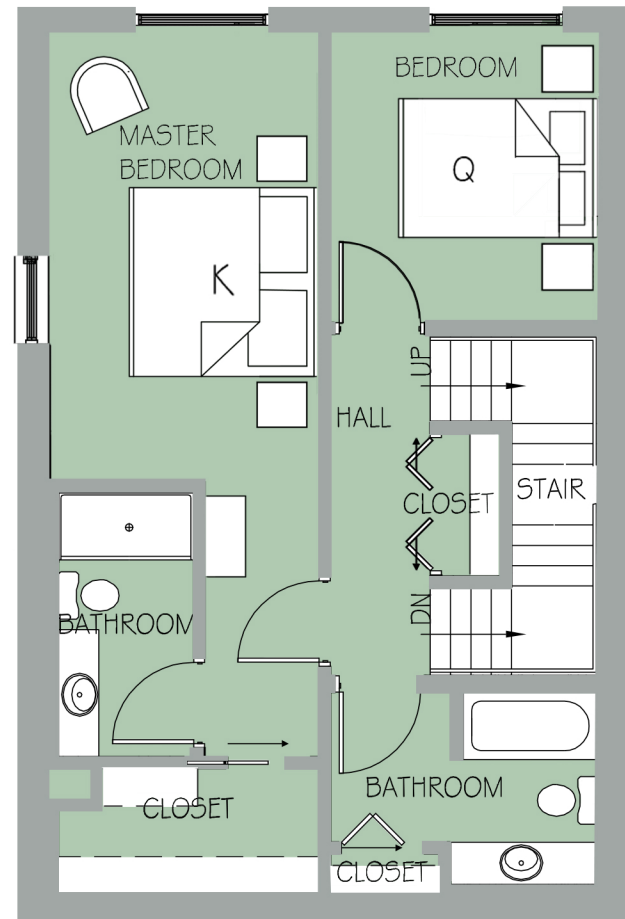

UNIT 118

SLEEPS 4, 1 QUEEN, 1 KING

2 1/2 BATHS

FULL KITCHEN

LIVING ROOM

BALCONY

FIRST FLOOR UNIT 118

1/8" = 1'-0"

SECOND FLOOR UNIT 118

1/8" = 1'-0"