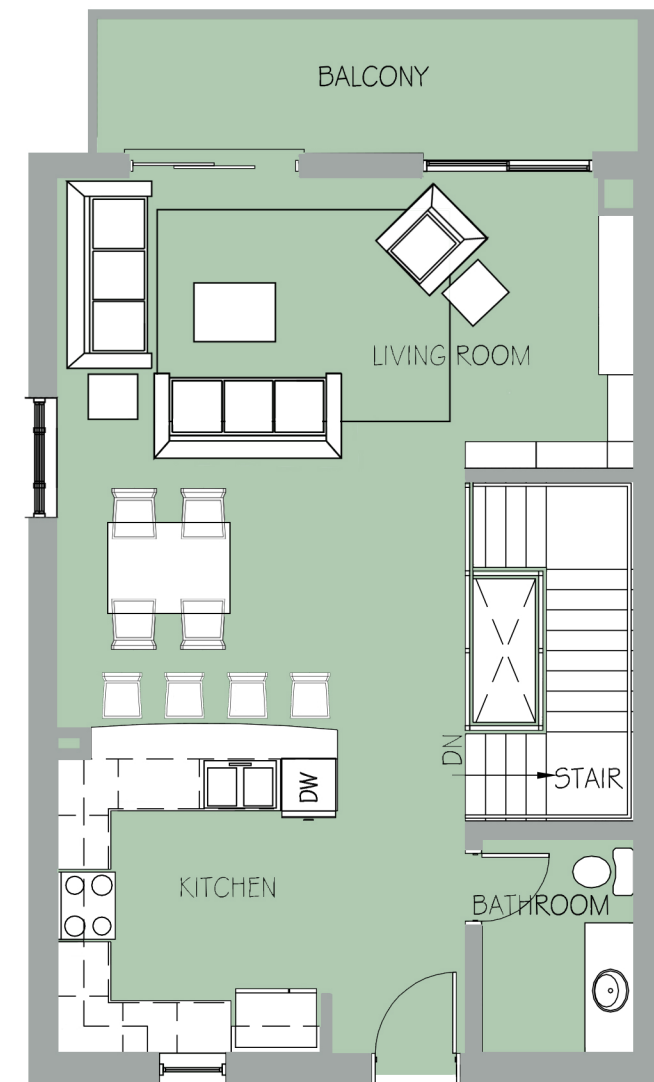

UNIT 118

SLEEPS 4, 1 QUEEN, 1 KING

2 1/2 BATHS

FULL KITCHEN

LIVING ROOM

BALCONY

FIRST FLOOR UNIT 118

1/8" = 1'-0"

SECOND FLOOR UNIT 118

1/8" = 1'-0"