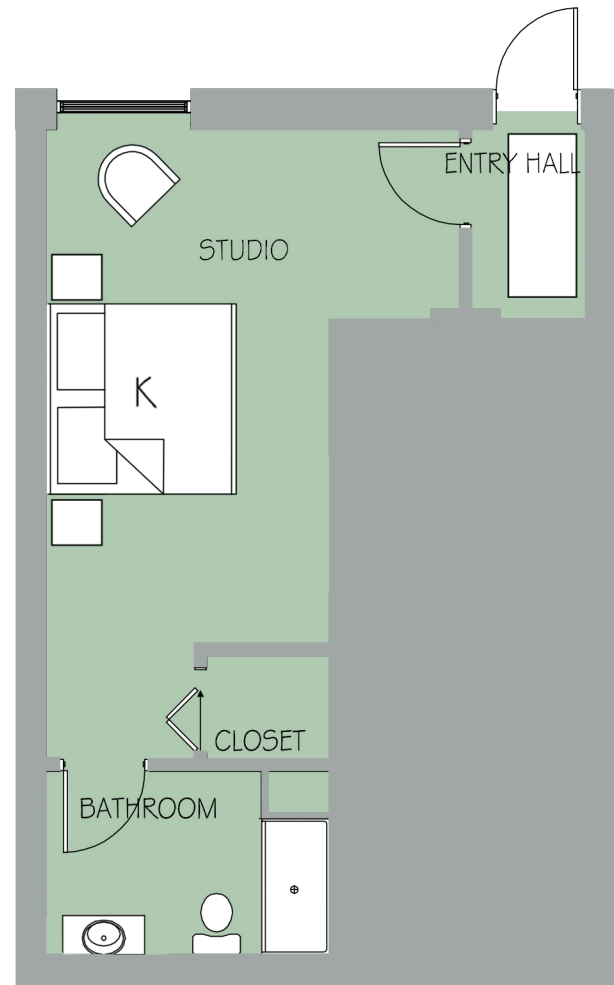

UNIT 116A
SLEEPS 2, 1 KING
1 BATH

GROUND FLOOR UNIT 116A

1/8" = 1'-0"