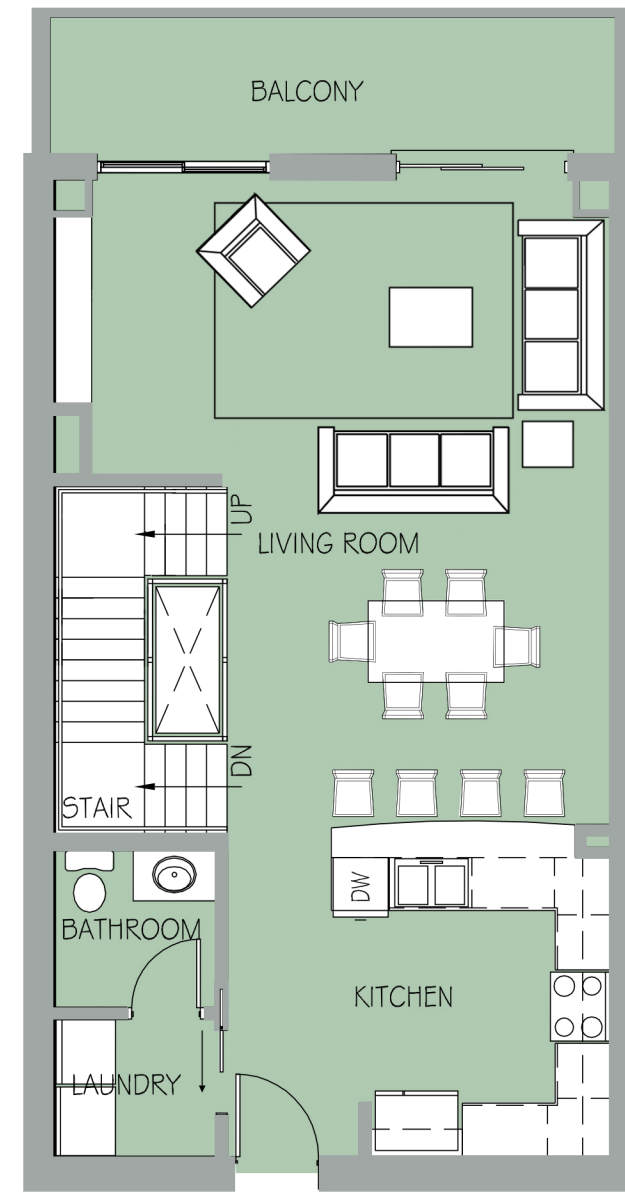

UNIT 110

SLEEPS 6, 1 QUEEN, 2 KINGS

2 1/2 BATHS

FULL KITCHEN

LIVING ROOM

BALCONY

GROUND FLOOR UNIT 110

1/8" = 1'-0"

FIRST FLOOR UNIT 110

1/8" = 1'-0"

LOFT UNIT 110

1/8" = 1'-0"

SECOND FLOOR UNIT 110

1/8" = 1'-0"