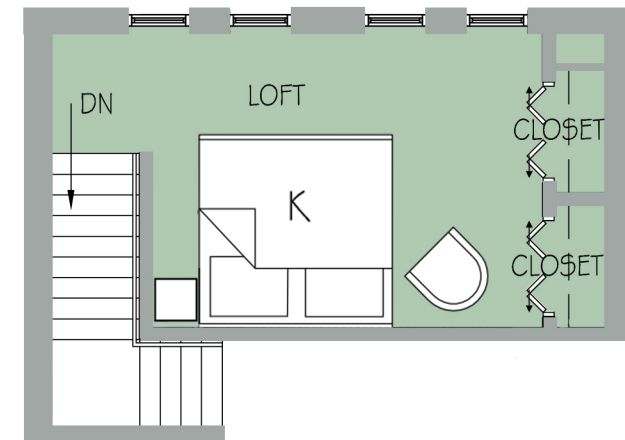

UNIT 110

SLEEPS 6, 1 QUEEN, 2 KINGS

2 1/2 BATHS

FULL KITCHEN

LIVING ROOM

BALCONY

GROUND FLOOR UNIT 110

1/8" = 1'-0"

FIRST FLOOR UNIT 110

1/8" = 1'-0"

LOFT UNIT 110

1/8" = 1'-0"

SECOND FLOOR UNIT 110

1/8" = 1'-0"