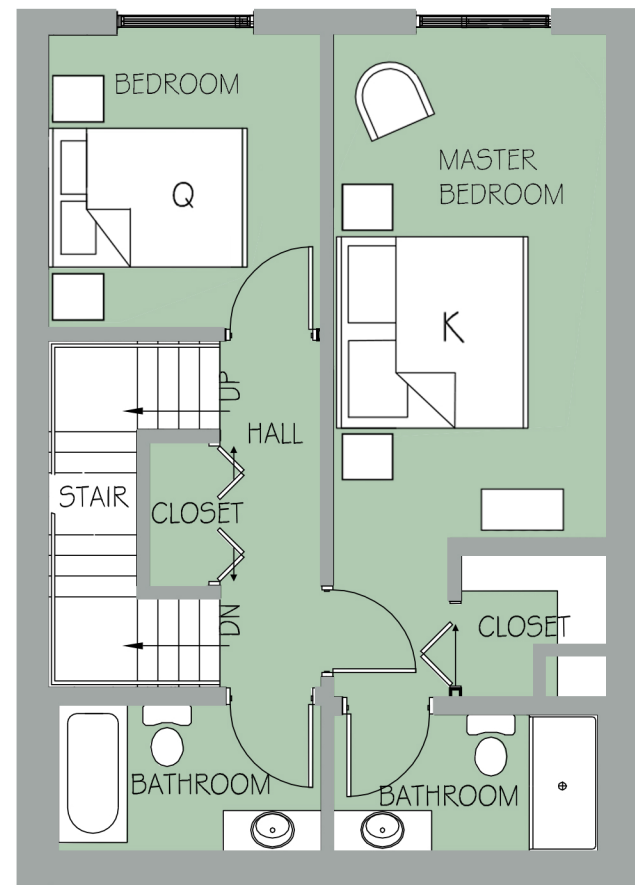

UNIT 110

SLEEPS 6, 1 QUEEN, 2 KINGS

2 1/2 BATHS

FULL KITCHEN

LIVING ROOM

BALCONY

GROUND FLOOR UNIT 110

1/8" = 1'-0"

FIRST FLOOR UNIT 110

1/8" = 1'-0"

LOFT UNIT 110

1/8" = 1'-0"

SECOND FLOOR UNIT 110

1/8" = 1'-0"