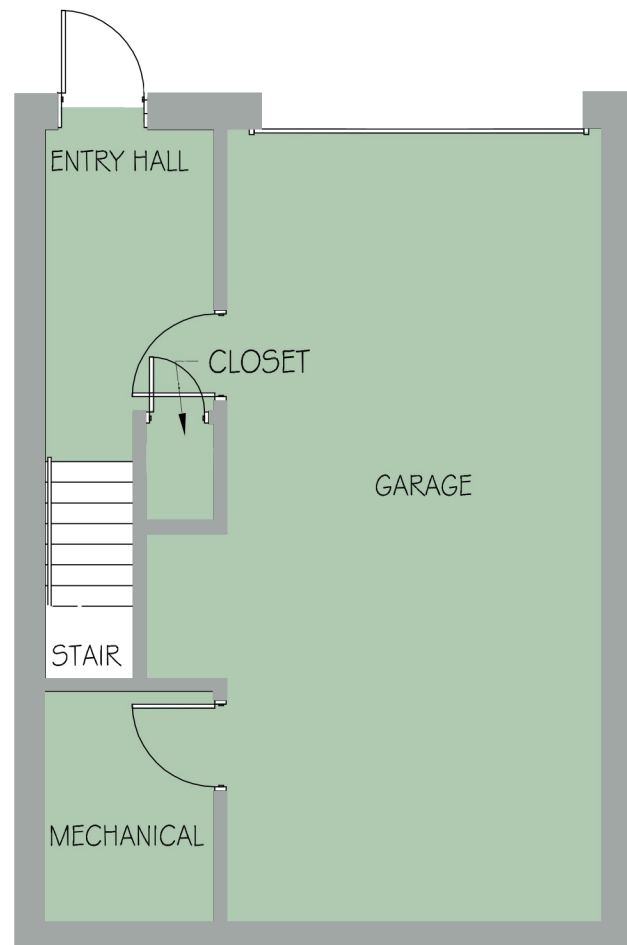

UNIT 110

SLEEPS 6, 1 QUEEN, 2 KINGS

2 1/2 BATHS

FULL KITCHEN

LIVING ROOM

BALCONY

GROUND FLOOR UNIT 110

1/8" = 1'-0"

FIRST FLOOR UNIT 110

1/8" = 1'-0"

LOFT UNIT 110

1/8" = 1'-0"

SECOND FLOOR UNIT 110

1/8" = 1'-0"