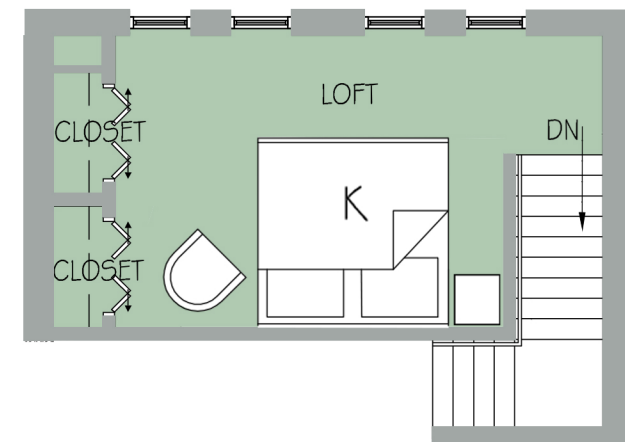

# UNIT 108

SLEEPS 4, 2 KINGS

2 1/2 BATHS

FULL KITCHEN

LIVING ROOM

BALCONY

**GROUND FLOOR UNIT 108**

1/8" = 1'-0"

**FIRST FLOOR UNIT 108**

1/8" = 1'-0"

**LOFT UNIT 108**

1/8" = 1'-0"

**SECOND FLOOR UNIT 108**

1/8" = 1'-0"