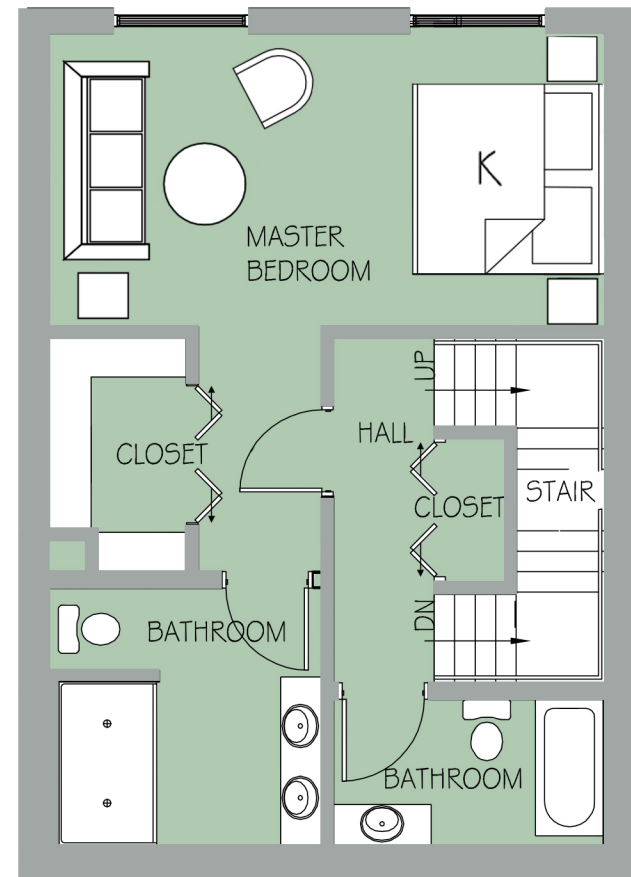

# UNIT 108

SLEEPS 4, 2 KINGS

2 1/2 BATHS

FULL KITCHEN

LIVING ROOM

BALCONY

**GROUND FLOOR UNIT 108**

1/8" = 1'-0"

**FIRST FLOOR UNIT 108**

1/8" = 1'-0"

**LOFT UNIT 108**

1/8" = 1'-0"

**SECOND FLOOR UNIT 108**

1/8" = 1'-0"