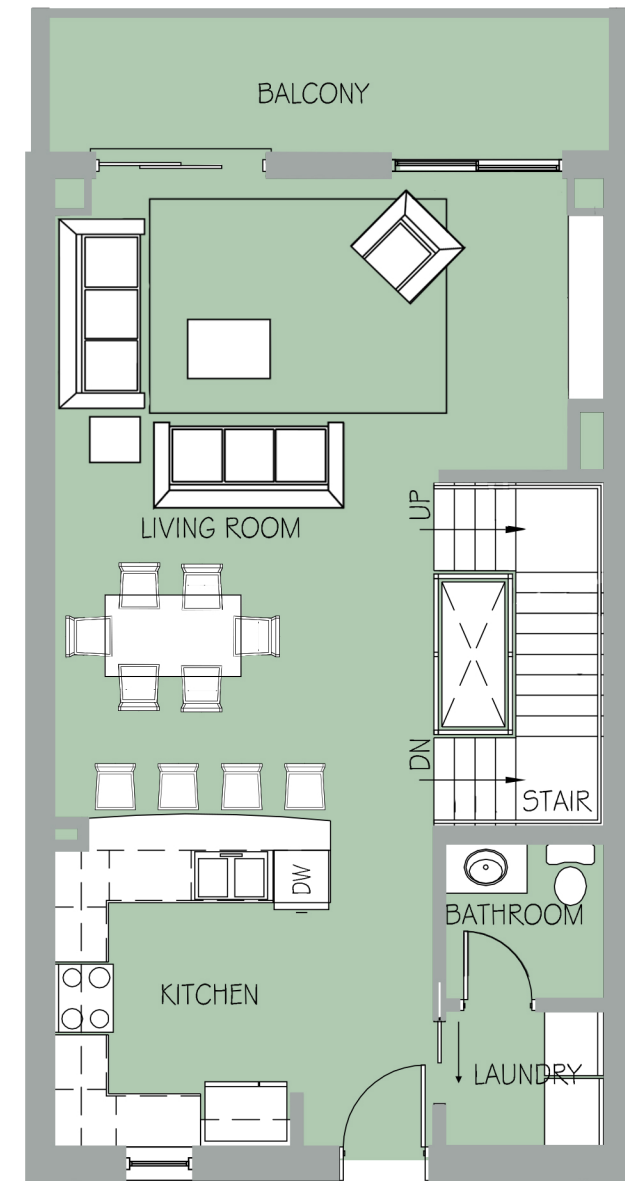

# UNIT 108

SLEEPS 4, 2 KINGS

2 1/2 BATHS

FULL KITCHEN

LIVING ROOM

BALCONY

**GROUND FLOOR UNIT 108**

1/8" = 1'-0"

**FIRST FLOOR UNIT 108**

1/8" = 1'-0"

**LOFT UNIT 108**

1/8" = 1'-0"

**SECOND FLOOR UNIT 108**

1/8" = 1'-0"