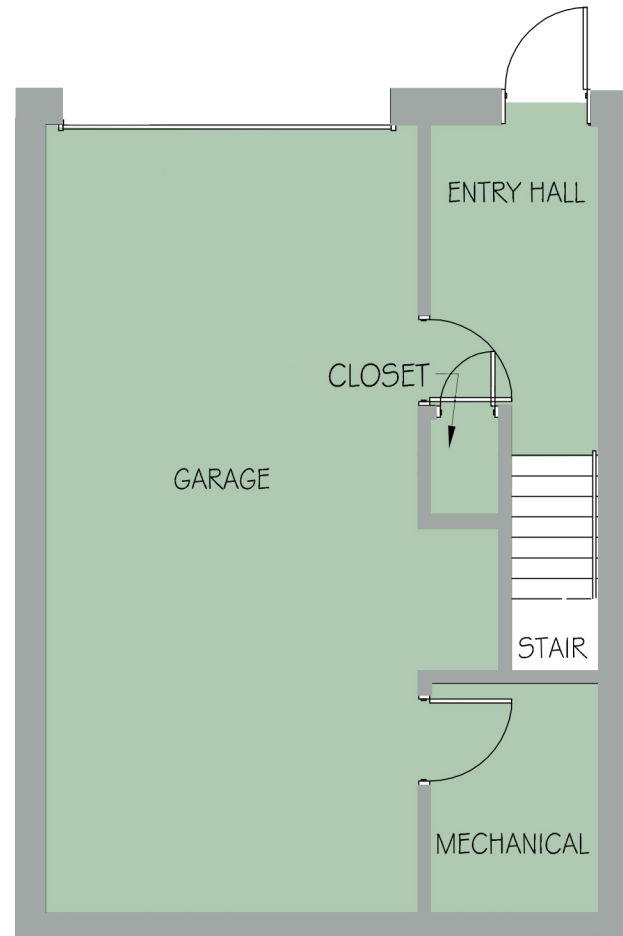

# UNIT 108

SLEEPS 4, 2 KINGS

2 1/2 BATHS

FULL KITCHEN

LIVING ROOM

BALCONY

**GROUND FLOOR UNIT 108**

1/8" = 1'-0"

**FIRST FLOOR UNIT 108**

1/8" = 1'-0"

**LOFT UNIT 108**

1/8" = 1'-0"

**SECOND FLOOR UNIT 108**

1/8" = 1'-0"