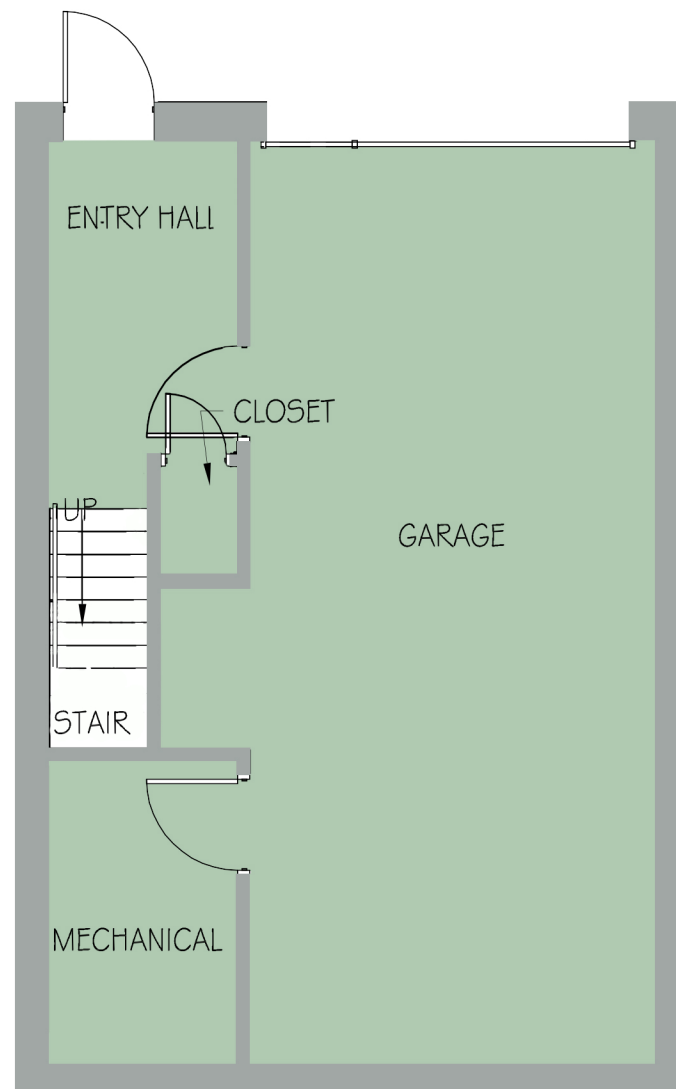

# UNIT 106

SLEEPS 4, 1 QUEEN, 1 KING

2 1/2 BATHS

FULL KITCHEN

LIVING ROOM

BALCONY

**GROUND FLOOR UNIT 106**

1/8" = 1'-0"

**FIRST FLOOR UNIT 106**

1/8" = 1'-0"

**SECOND FLOOR UNIT 106**

1/8" = 1'-0"