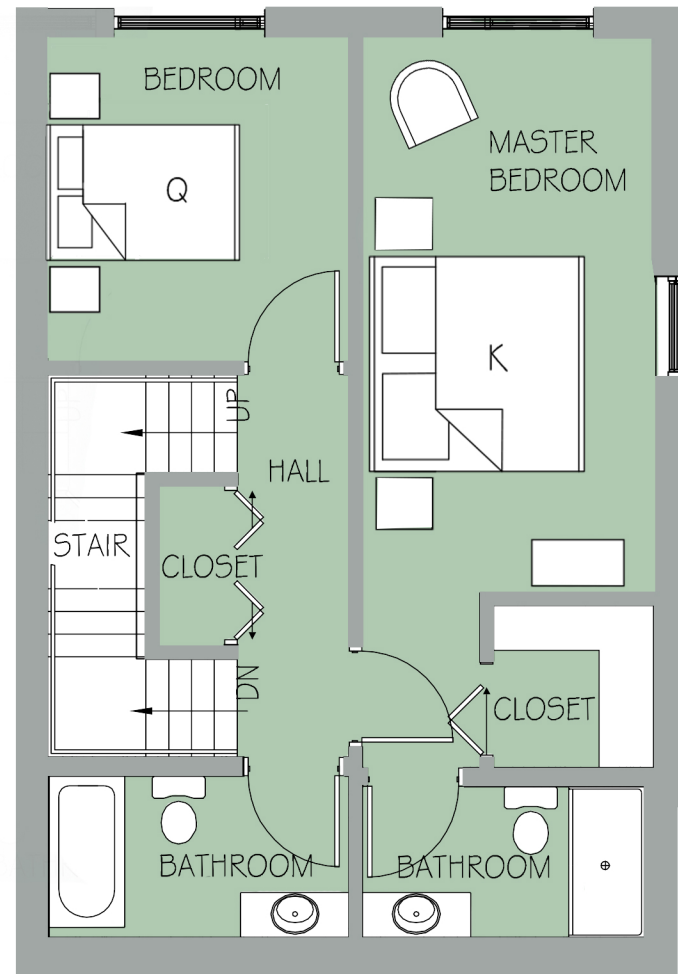

# UNIT 106

SLEEPS 4, 1 QUEEN, 1 KING

2 1/2 BATHS

FULL KITCHEN

LIVING ROOM

BALCONY

**GROUND FLOOR UNIT 106**

1/8" = 1'-0"

**FIRST FLOOR UNIT 106**

1/8" = 1'-0"

**SECOND FLOOR UNIT 106**

1/8" = 1'-0"