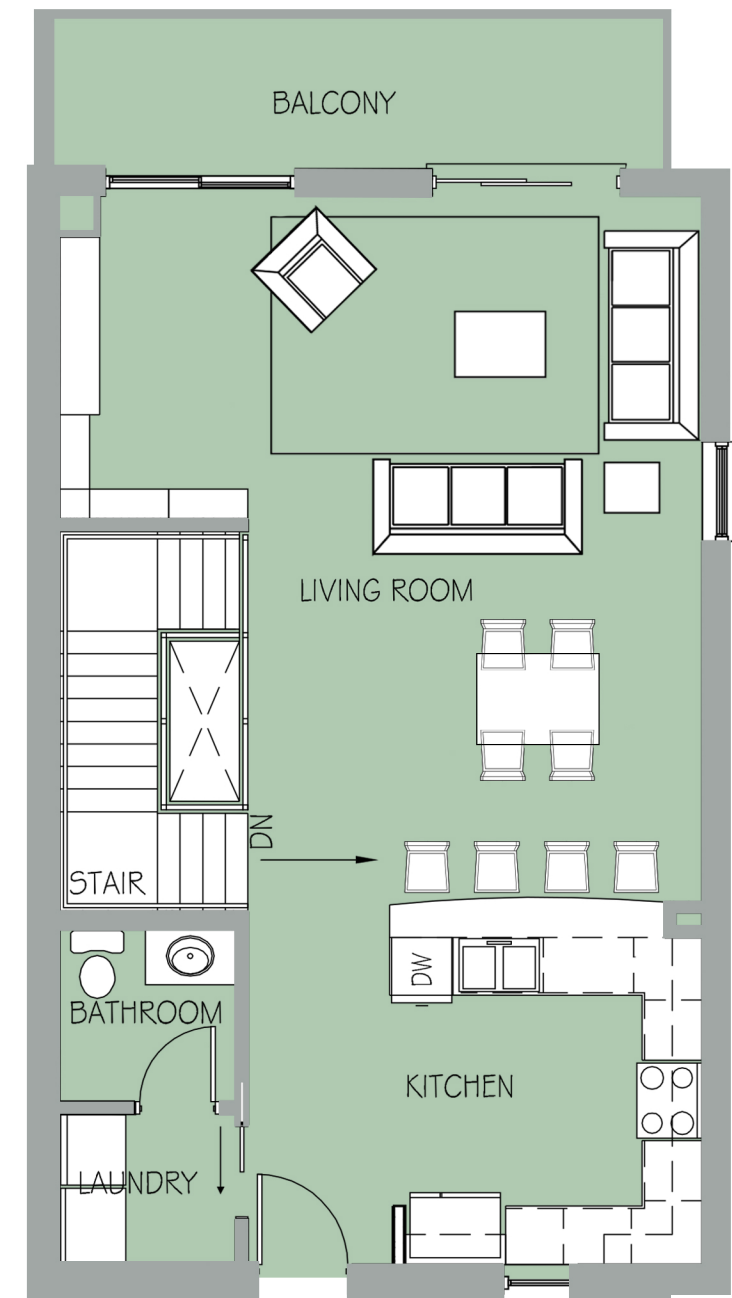

# UNIT 106

SLEEPS 4, 1 QUEEN, 1 KING

2 1/2 BATHS

FULL KITCHEN

LIVING ROOM

BALCONY

**GROUND FLOOR UNIT 106**

1/8" = 1'-0"

**FIRST FLOOR UNIT 106**

1/8" = 1'-0"

**SECOND FLOOR UNIT 106**

1/8" = 1'-0"